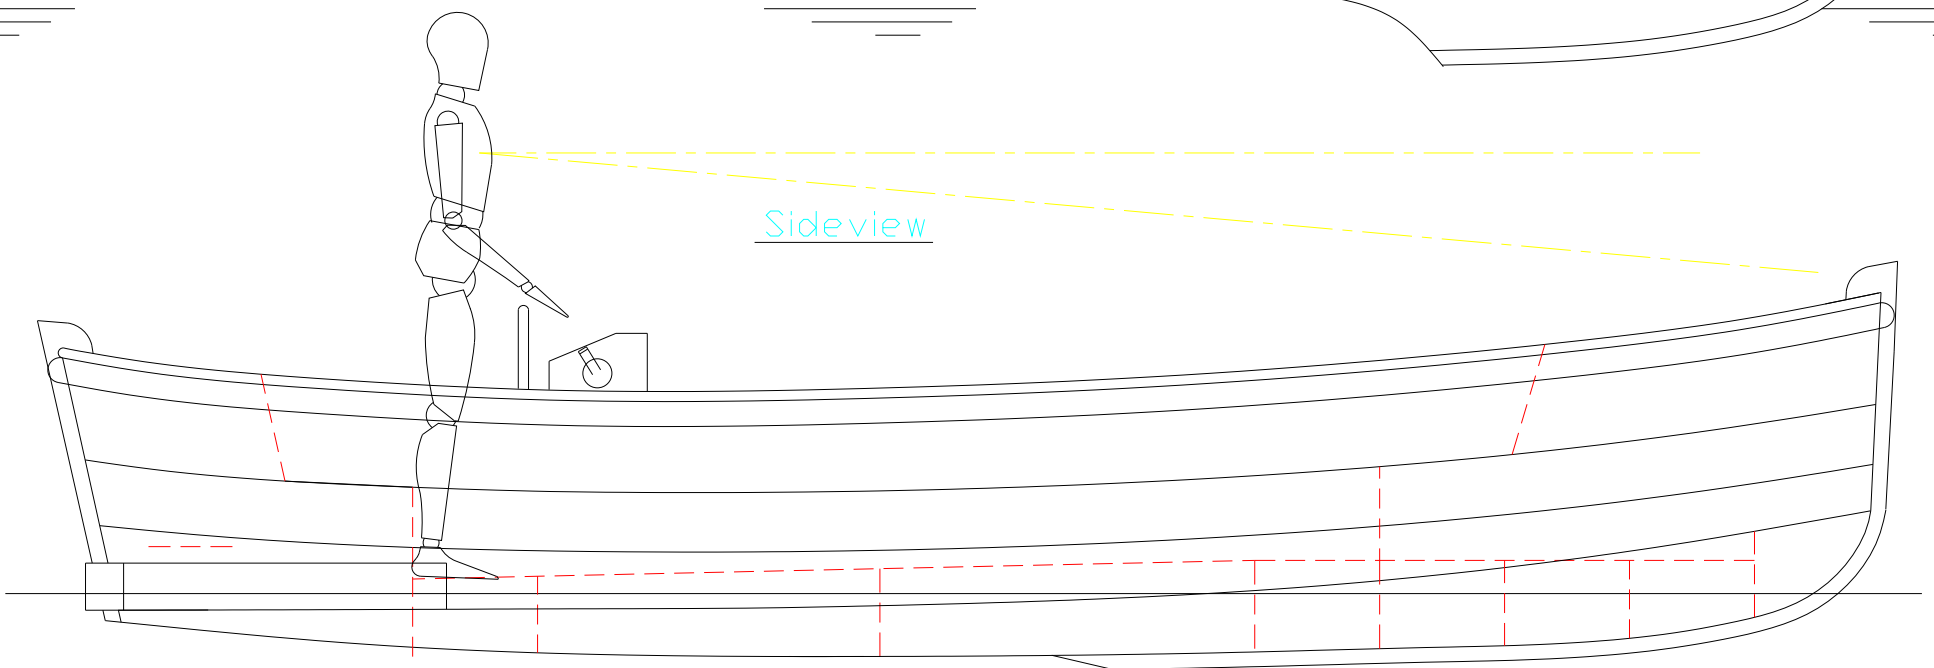

Sideview

Sideview

Topview

E-Sloop 600	
Total length	6,00 mtr
Total breath	2,10 mtr.
appr. weigth	ca 600 kg