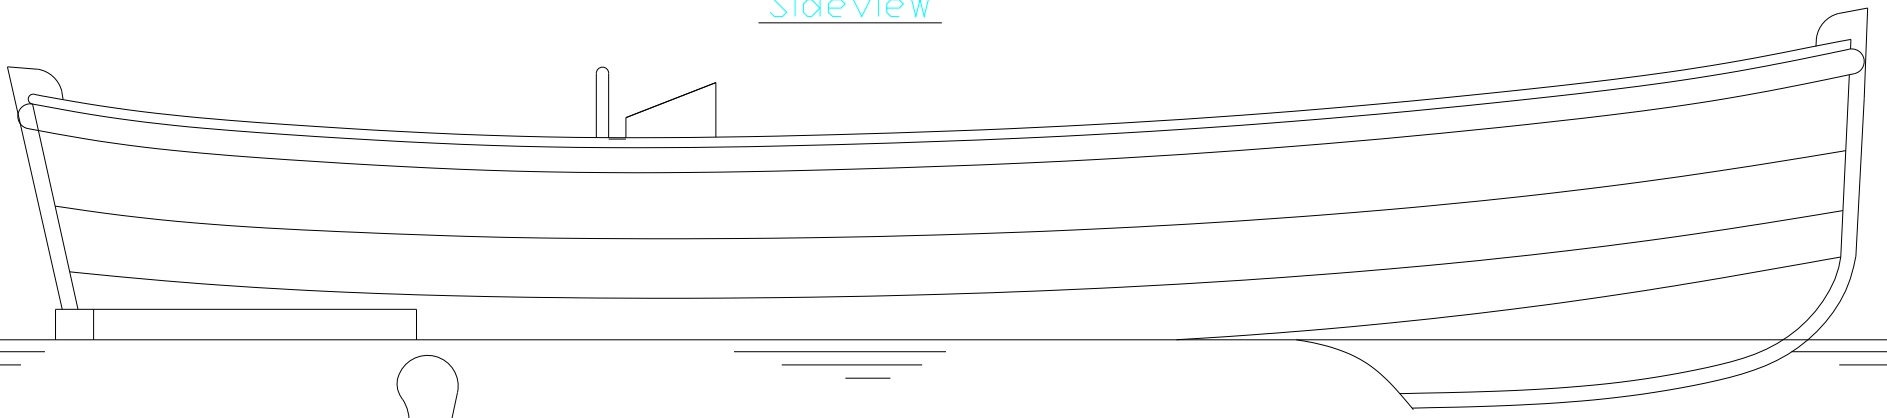

Sideview

Sideview

Topview

E-Sloop 600	
Total length	6,00 mtr
Total breath	2,10 mtr.
appr. weigth	ca 600 kg