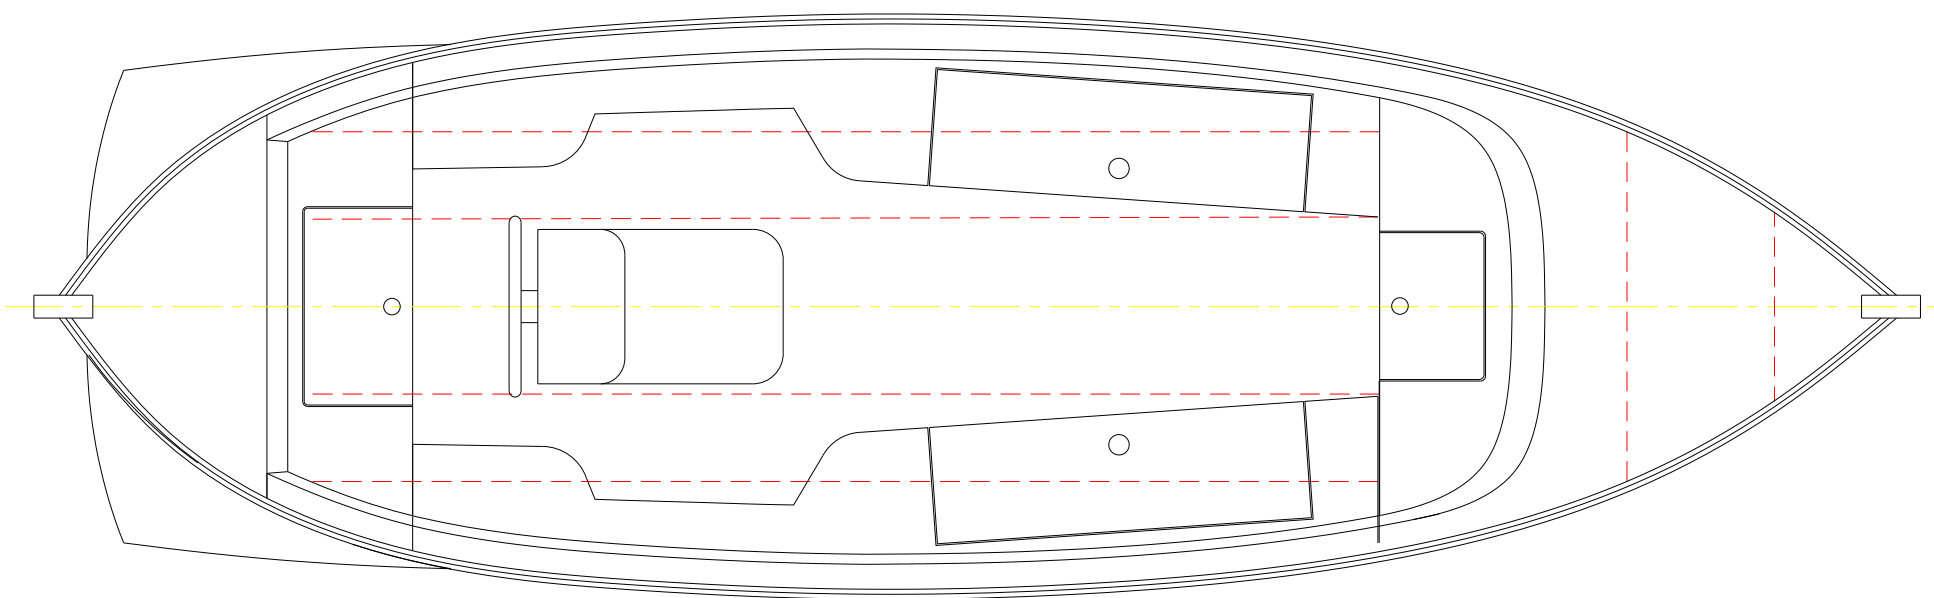

Sideview

Sideview

Topview

E-Sloop 600	
Total length	6,00 mtr
Total breath	2,10 mtr.
appr. weigth	ca 600 kg