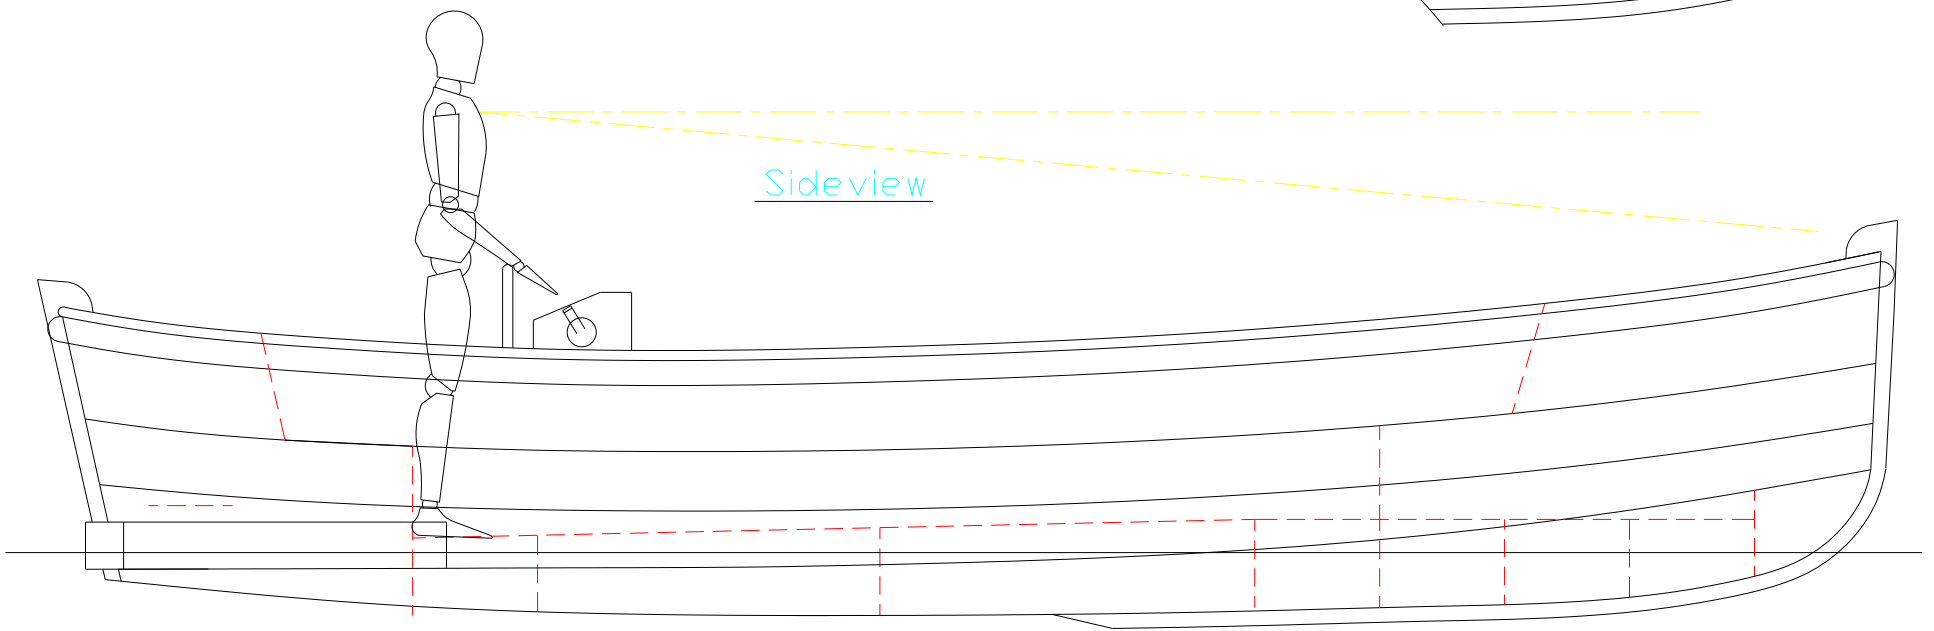

Sideview

Sideview

Topview

E-Sloop 650	
Total length	6,50 mtr
Total breath	2,20 mtr.
appr. weigth	ca 675 kg