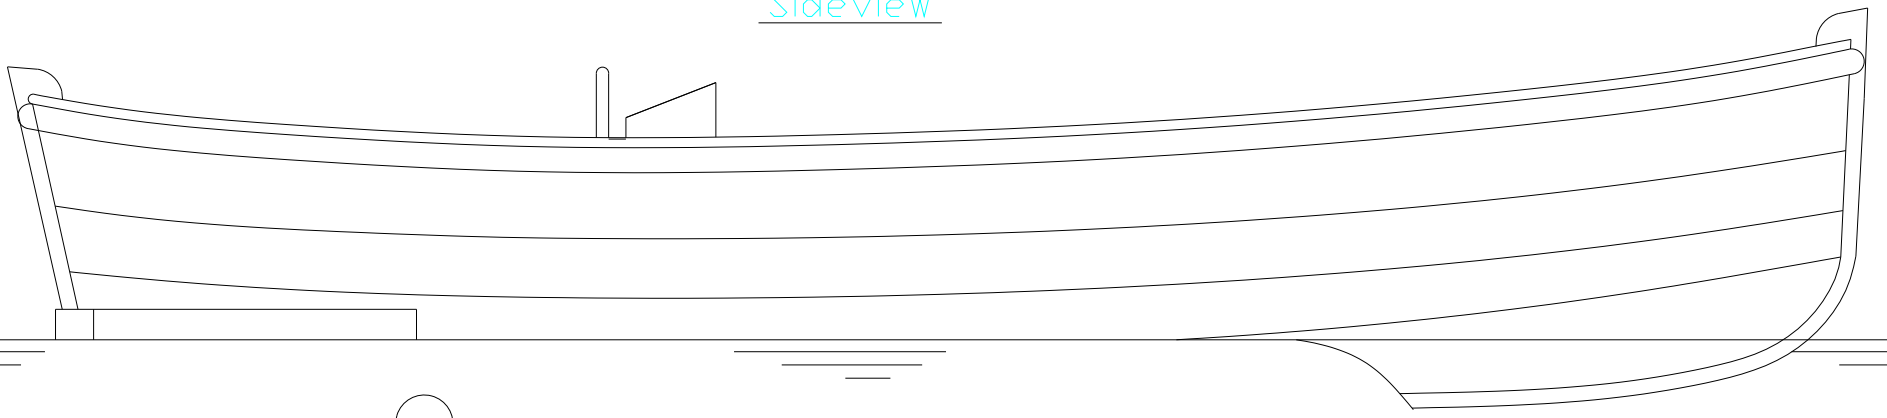

Sideview

Sideview

Topview

E-Sloop 650	
Total length	6,50 mtr
Total breath	2,20 mtr.
appr. weigth	ca 675 kg