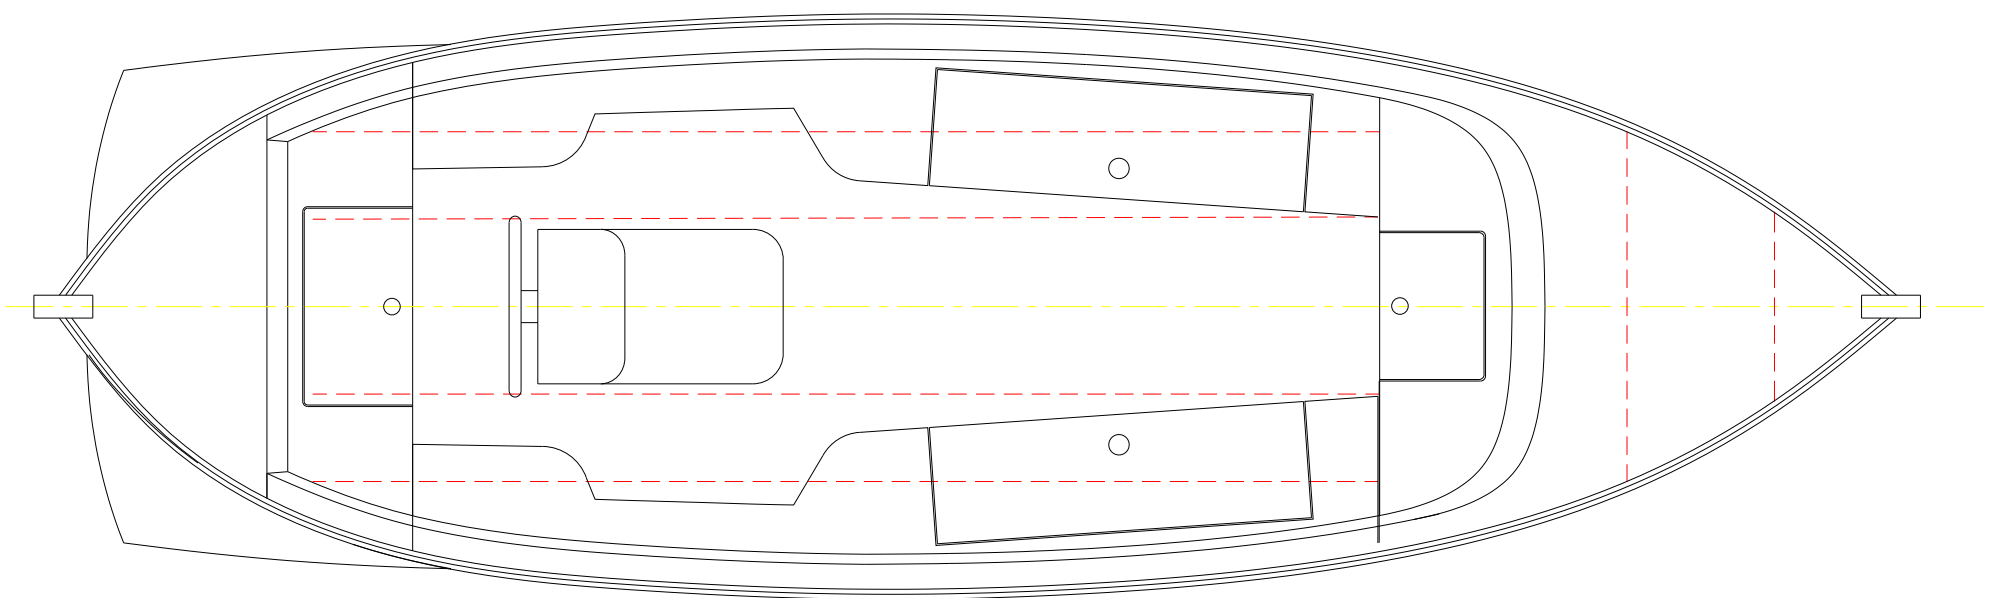

Sideview

Sideview

Topview

E-Sloop 650	
Total length	6,50 mtr
Total breath	2,20 mtr.
appr. weigth	ca 675 kg