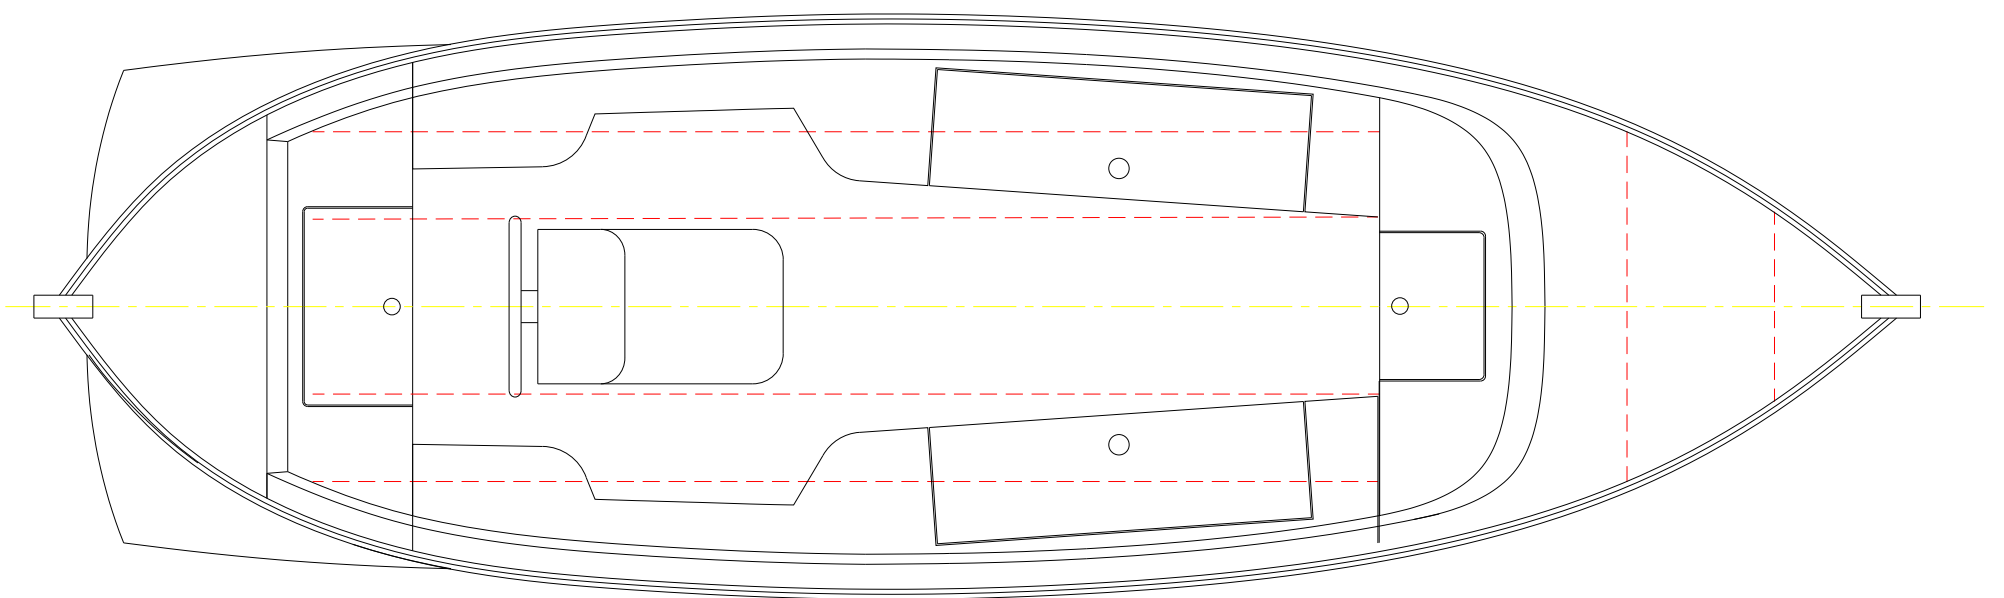

Sideview

Sideview

Topview

E-Sloop 700	
Total length	7,00 mtr
Total breath	2,30 mtr.
appr. weigth	ca 750 kg