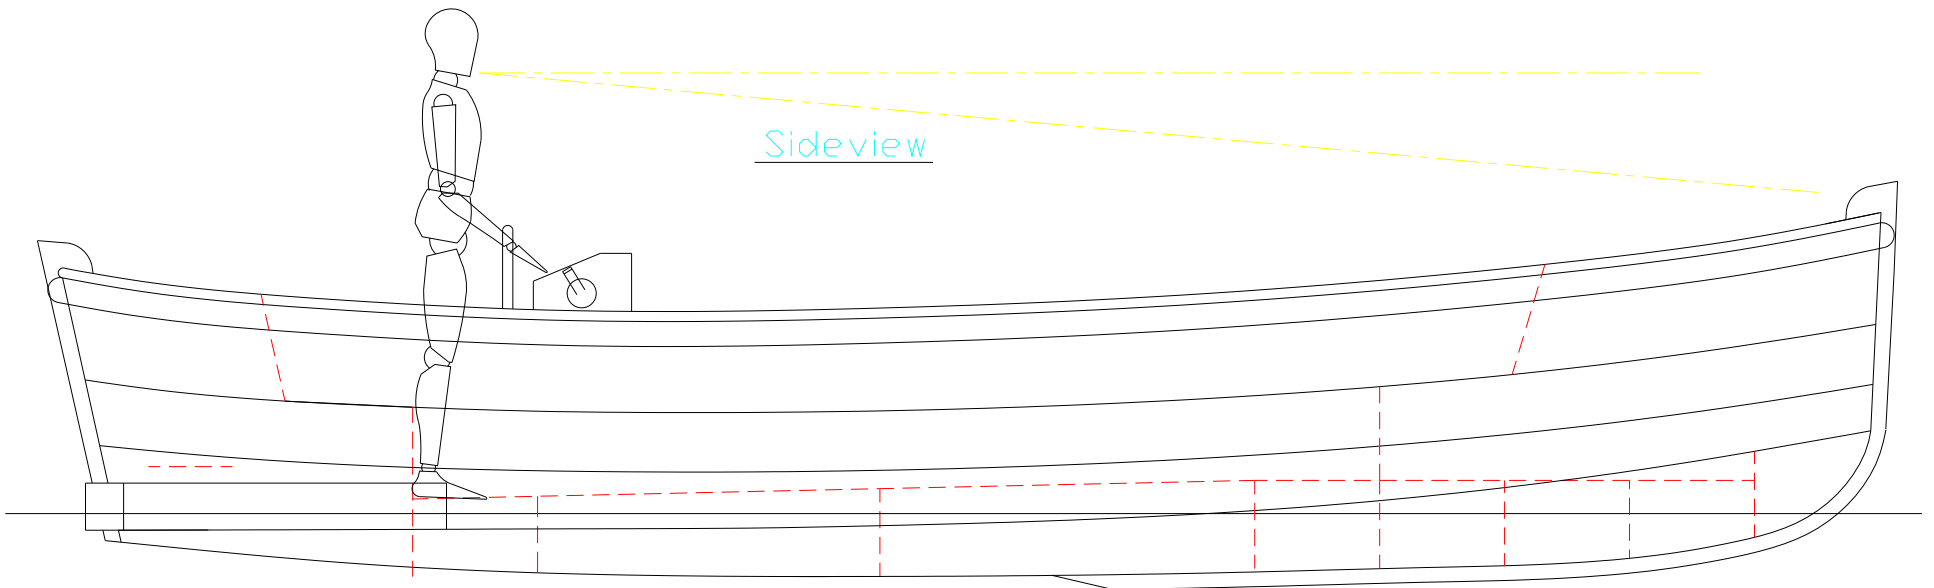

Sideview

Sideview

Topview

E-Sloop 700	
Total length	7,00 mtr
Total breath	2,30 mtr.
appr. weigth	ca 750 kg